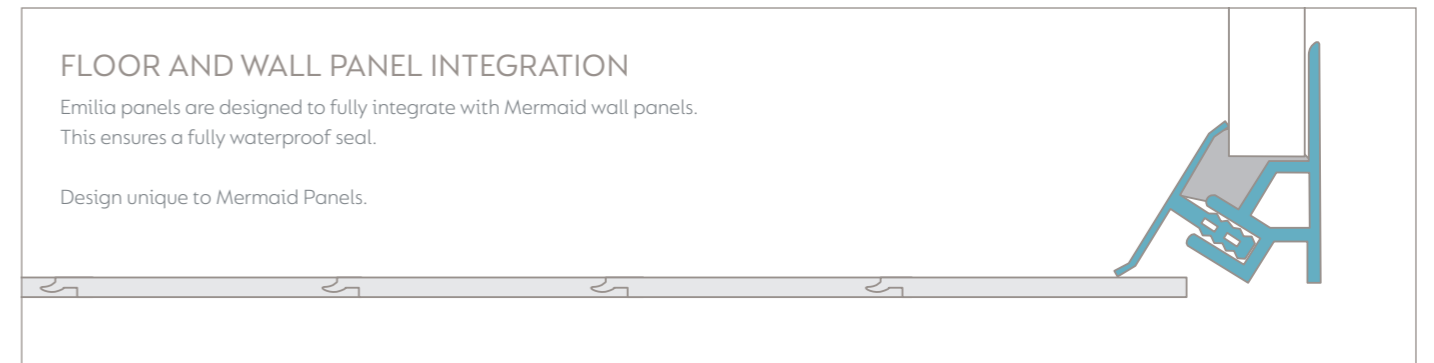

### ELITE BATH PANEL

With a totally waterproof core bath panels are easy to fabricate on site.

Front and end panel combinations can be cut from one 1200mm postformed panel utilising the postformed edge to overlap the side panel for a neat postformed detail at the corner, remembering that linear decors will see a change of direction at the intersection.

### FLOOR AND WALL PANEL INTEGRATION

Emilia panels are designed to fully integrate with Mermaid wall panels.  
This ensures a fully waterproof seal.

Design unique to Mermaid Panels.