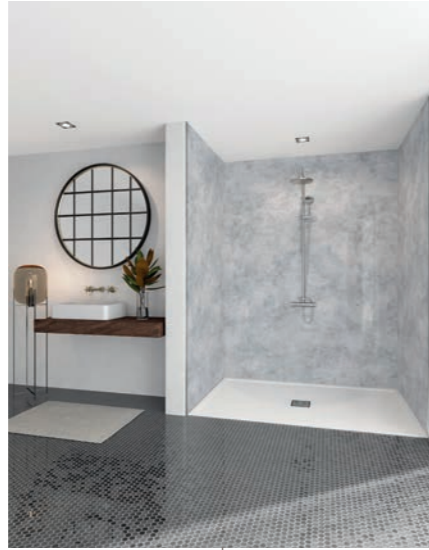

CALIZA
Matt