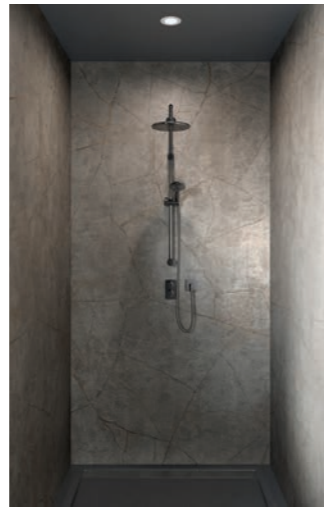

GOLD STONE
Gloss